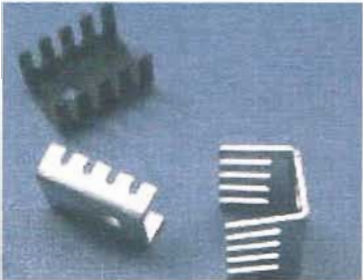

HEATSINK PRODUCTS