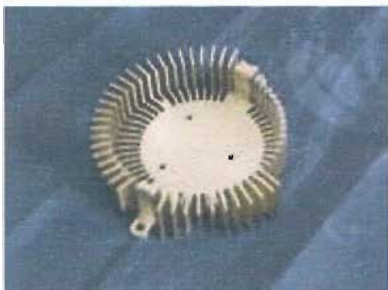

HEATSINK PRODUCTS