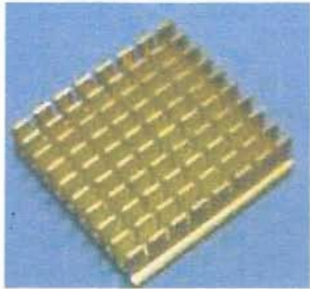

HEATSINK PRODUCTS