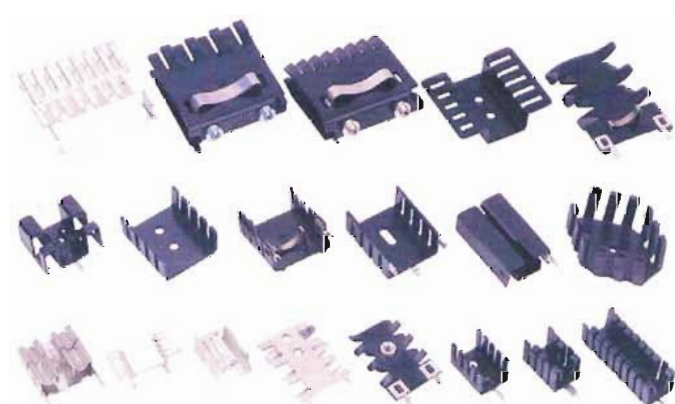

Manpower

- TPIC Taipei : 15 persons
- TPIC Kunshan Plant : 80 persons
- TPIC Dongguan Plant : 150 persons

HEATSINK PRODUCTS

LED - HEATSINK

RSP-E27

LED lights thermal solution LED connector types included E14, E27, AR111, MR16, GU10...etc LED power: 1W~9W (as request) Extrusion or die-casting heatsink (anodized optional)

RSP-MR16

LED lights thermal solution LED connector types included E14, E27, AR111, MR16, GU10...etc LED power: 1W~9W (as request) Extrusion or die-casting heatsink (anodized optional)

TPLS-A01

LED lights thermal solution LED connector types included E14, E27, AR111, MR16, GU10...etc LED power: 1W~9W (as request) Extrusion or die-casting heatsink (anodized optional)