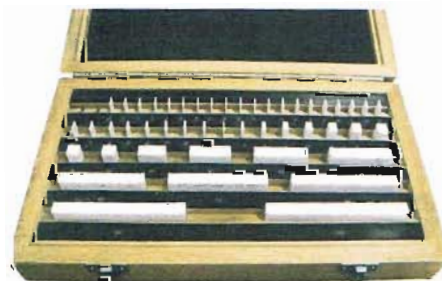

Caliper

HEADSINK-WORKSHOP FACILITIES

Hardness meter

Projector

Copper conductor tester

Salt Spray Tester

Scale

High-temperature oven