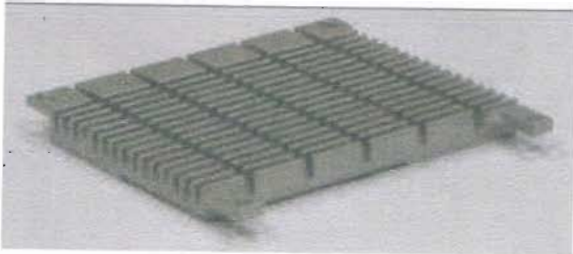

HEATSINK PRODUCTS