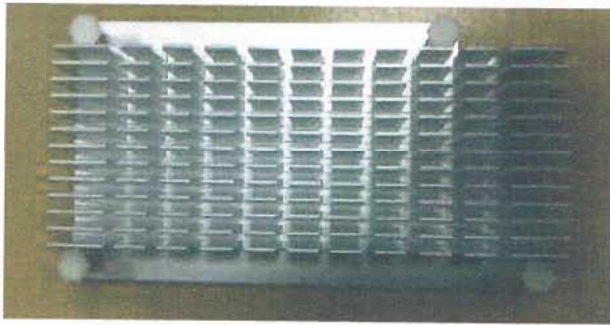

TPLS-TS01

LED lights thermal solution LED connector types included E14, E27, AR111, MR16, GU10...etc

TPLS-TS02

LED lights thermal solution LED connector types included E14, E27, AR111, MR16, GU10...etc

HEATSINK PRODUCTS