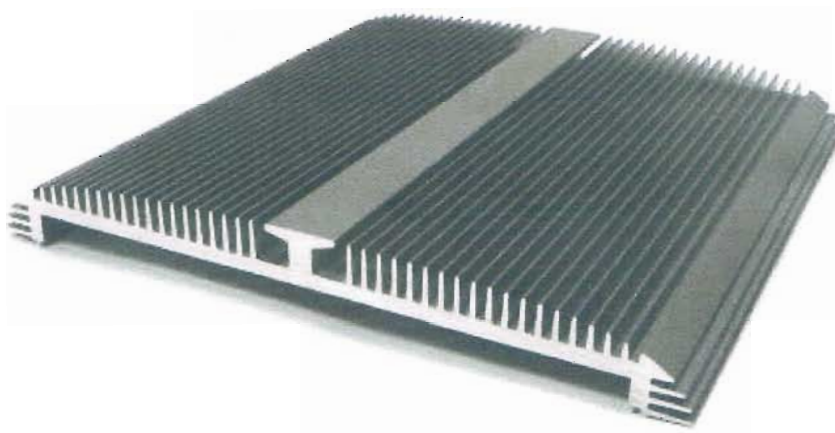

HEATSINK PRODUCTS