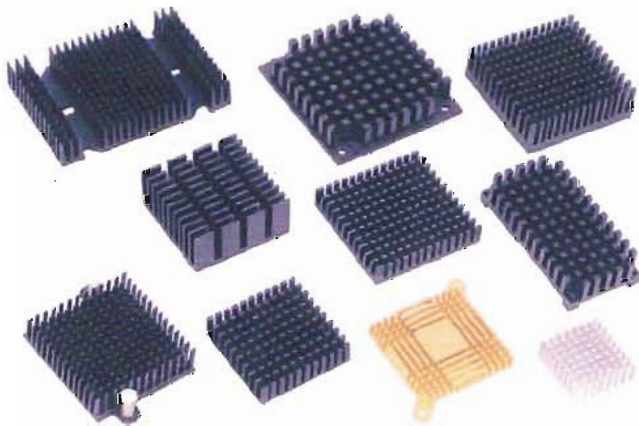

Manpower

- TPIC Taipei : 15 persons
- TPIC Kunshan Plant : 80 persons
- TPIC Dongguan Plant : 150 persons

HEATSINK PRODUCTS

LED - HEATSINK

RSP-E27

LED lights thermal solution LED connector types included E14, E27, AR111, MR16, GU10...etc LED power: 1W~9W (as request) Extrusion or die-casting heatsink (anodized optional)

RSP-MR16

LED lights thermal solution LED connector types included E14, E27, AR111, MR16, GU10...etc LED power: 1W~9W (as request) Extrusion or die-casting heatsink (anodized optional)

TPLS-A01

LED lights thermal solution LED connector types included E14, E27, AR111, MR16, GU10...etc LED power: 1W~9W (as request) Extrusion or die-casting heatsink (anodized optional)