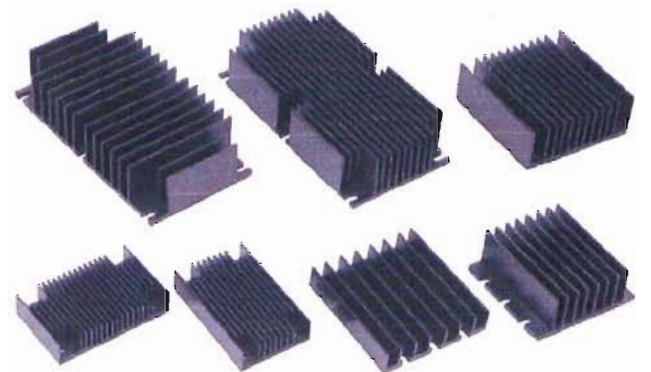

Manpower

- TPIC Taipei : 15 persons
- TPIC Kunshan Plant : 80 persons
- TPIC Dongguan Plant : 150 persons

HEATSINK PRODUCTS

LED - HEATSINK

RSP-E27

LED lights thermal solution LED connector types included E14, E27, AR111, MR16, GU10...etc LED power: 1W~9W (as request) Extrusion or die-casting heatsink (anodized optional)