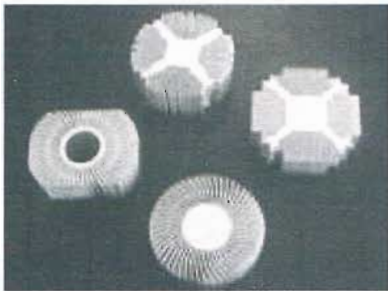

HEATSINK PRODUCTS