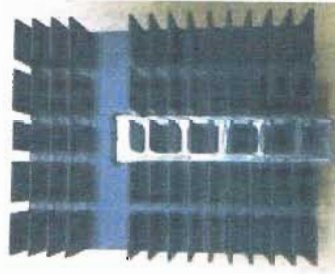

TPLS-TS01

LED lights thermal solution LED connector types included E14, E27, AR111, MR16, GU10...etc

TPLS-TS02

LED lights thermal solution LED connector types included E14, E27, AR111, MR16, GU10...etc

HEATSINK PRODUCTS