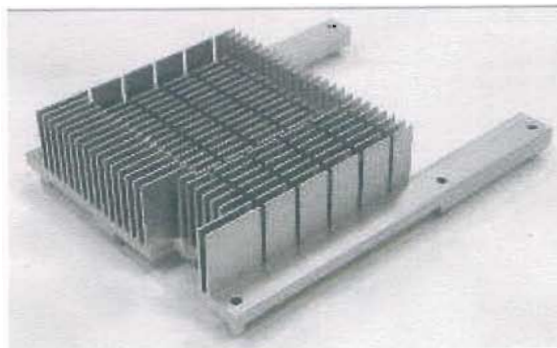

HEATSINK PRODUCTS