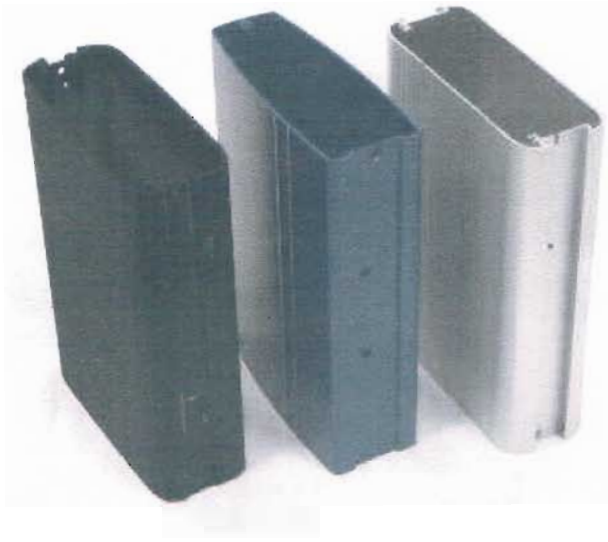

HEATSINK PRODUCTS