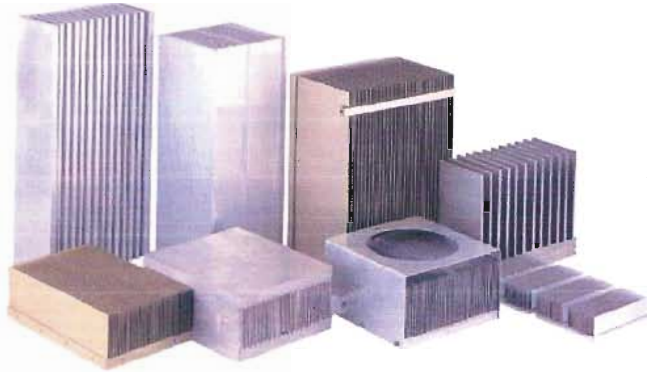

Manpower

- TPIC Taipei : 15 persons
- TPIC Kunshan Plant : 80 persons
- TPIC Dongguan Plant : 150 persons

HEATSINK PRODUCTS

LED - HEATSINK

RSP-E27

LED lights thermal solution LED connector types included E14, E27, AR111, MR16, GU10...etc LED power: 1W~9W (as request) Extrusion or die-casting heatsink (anodized optional)