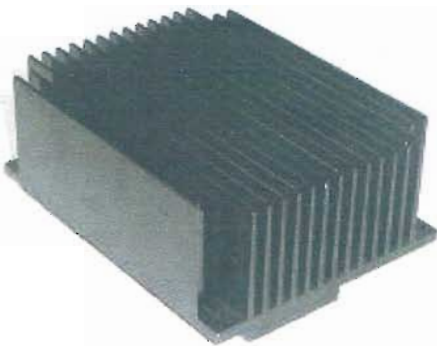

HEATSINK PRODUCTS