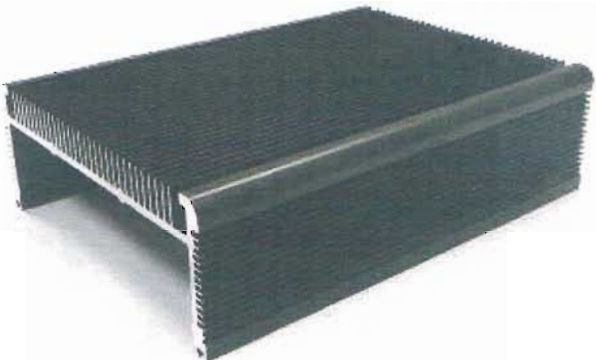

HEATSINK PRODUCTS