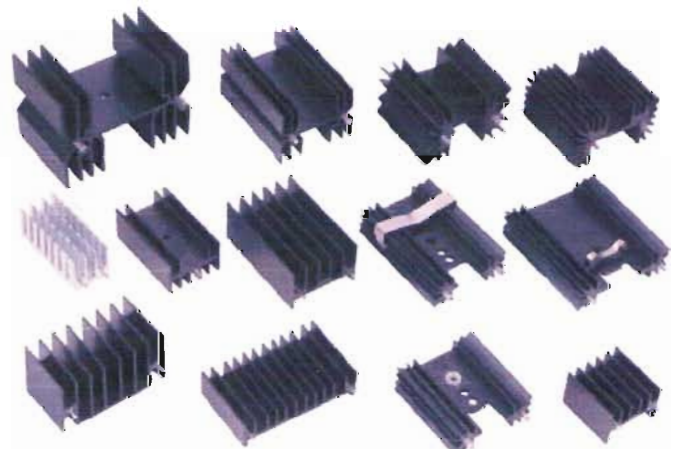

Manpower

- TPIC Taipei : 15 persons
- TPIC Kunshan Plant : 80 persons
- TPIC Dongguan Plant : 150 persons

HEATSINK PRODUCTS

LED - HEATSINK

RSP-E27

LED lights thermal solution LED connector types included E14, E27, AR111, MR16, GU10...etc LED power: 1W~9W (as request) Extrusion or die-casting heatsink (anodized optional)