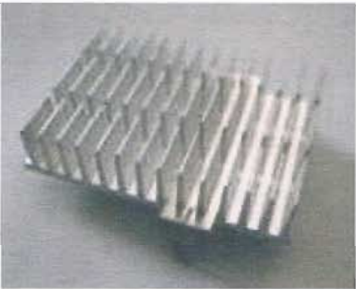

HEATSINK PRODUCTS