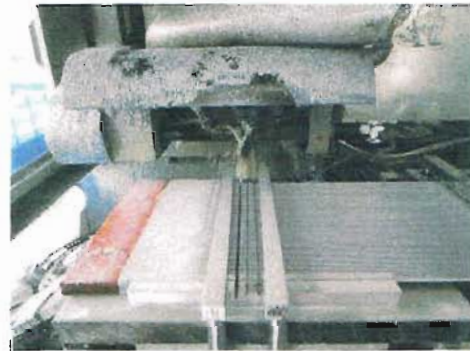

HEADSINK-WORKSHOP FACILITIES