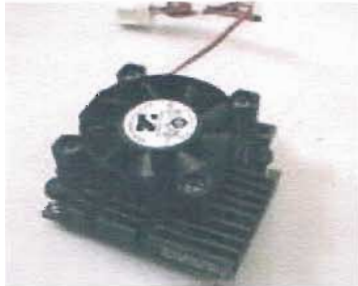

HEATSINK PRODUCTS